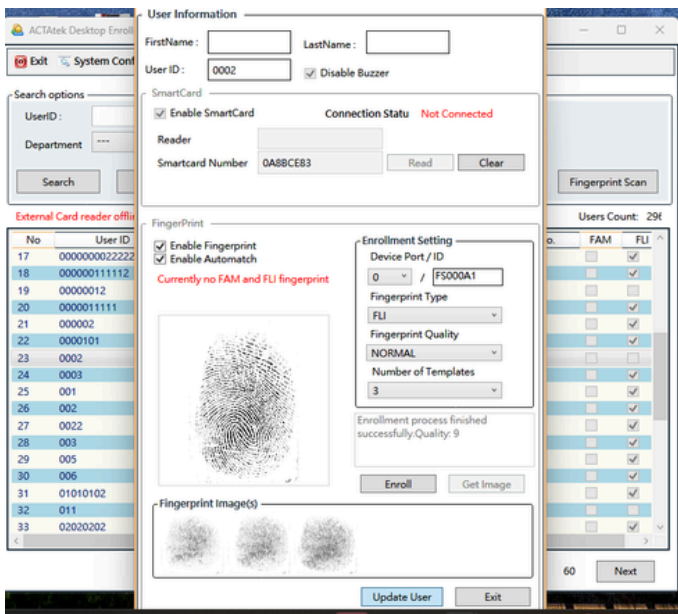

50%	1x	∞
Enrollment Time Reduction	Enroll Once, Deploy Everywhere	Unlimited Site Scalability

TECHNICAL SPECIFICATIONS

Device Specifications

Scan Window	16x 24 mm
Image Size	150K pixels (480 x 320)
Resolution	508 DPI
Interface	USB 1.1 (plug-and-play)
Cable	2 M USB cable included
Dimensions	45 x 63 x 26 mm
Weight	80 g
Operating Temp.	0°C to +55°C

Light Source	Infrared LED
Supply Voltage	DC 4.5 – 5.5 V (USB)
Active Power	< 550 mW
Standby Power	< 400 mW
Sleep Power	< 15 mW
ESD Protection	8 kV contact / 16 kV air

IDEAL USE CASES

Who Uses LogiPrint?

- ◆ Multi-site enterprises
- ◆ Construction & engineering
- ◆ Manufacturing facilities
- ◆ Remote workforce onboarding
- ◆ Government & infrastructure

ECOSYSTEM

Unified AMS Platform

LogiPrint integrates with the AMS platform to deliver a unified solution for **Access Control, Workforce Management, and IoT-enabled operations**. One device. One enrollment. Your entire enterprise connected.

Figure 1. Desktop Enrollment Software

Figure 2. Desktop Enrollment Software

Upgrade Your Biometric Enrollment Today

Deploy LogiPrint across your enterprise with zero friction.

www.jakinid.com