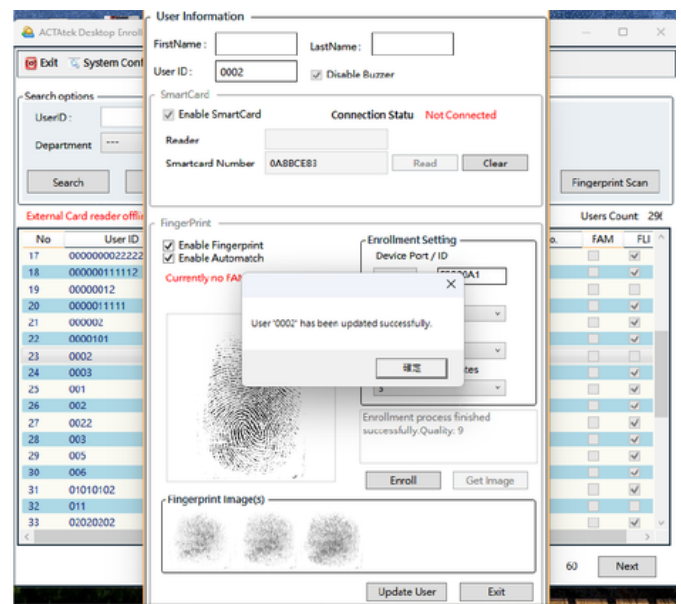

- ◆ Multi-site enterprises
- ◆ Construction & engineering
- ◆ Manufacturing facilities
- ◆ Remote workforce onboarding
- ◆ Government & infrastructure

ECOSYSTEM

Unified AMS Platform

LogiPrint integrates with the AMS platform to deliver a unified solution for **Access Control, Workforce Management, and IoT-enabled operations**. One device. One enrollment. Your entire enterprise connected.

Figure 1. Desktop Enrollment Software

Figure 2. Desktop Enrollment Software

Upgrade Your Biometric Enrollment Today

Deploy LogiPrint across your enterprise with zero friction.

www.jakinid.com