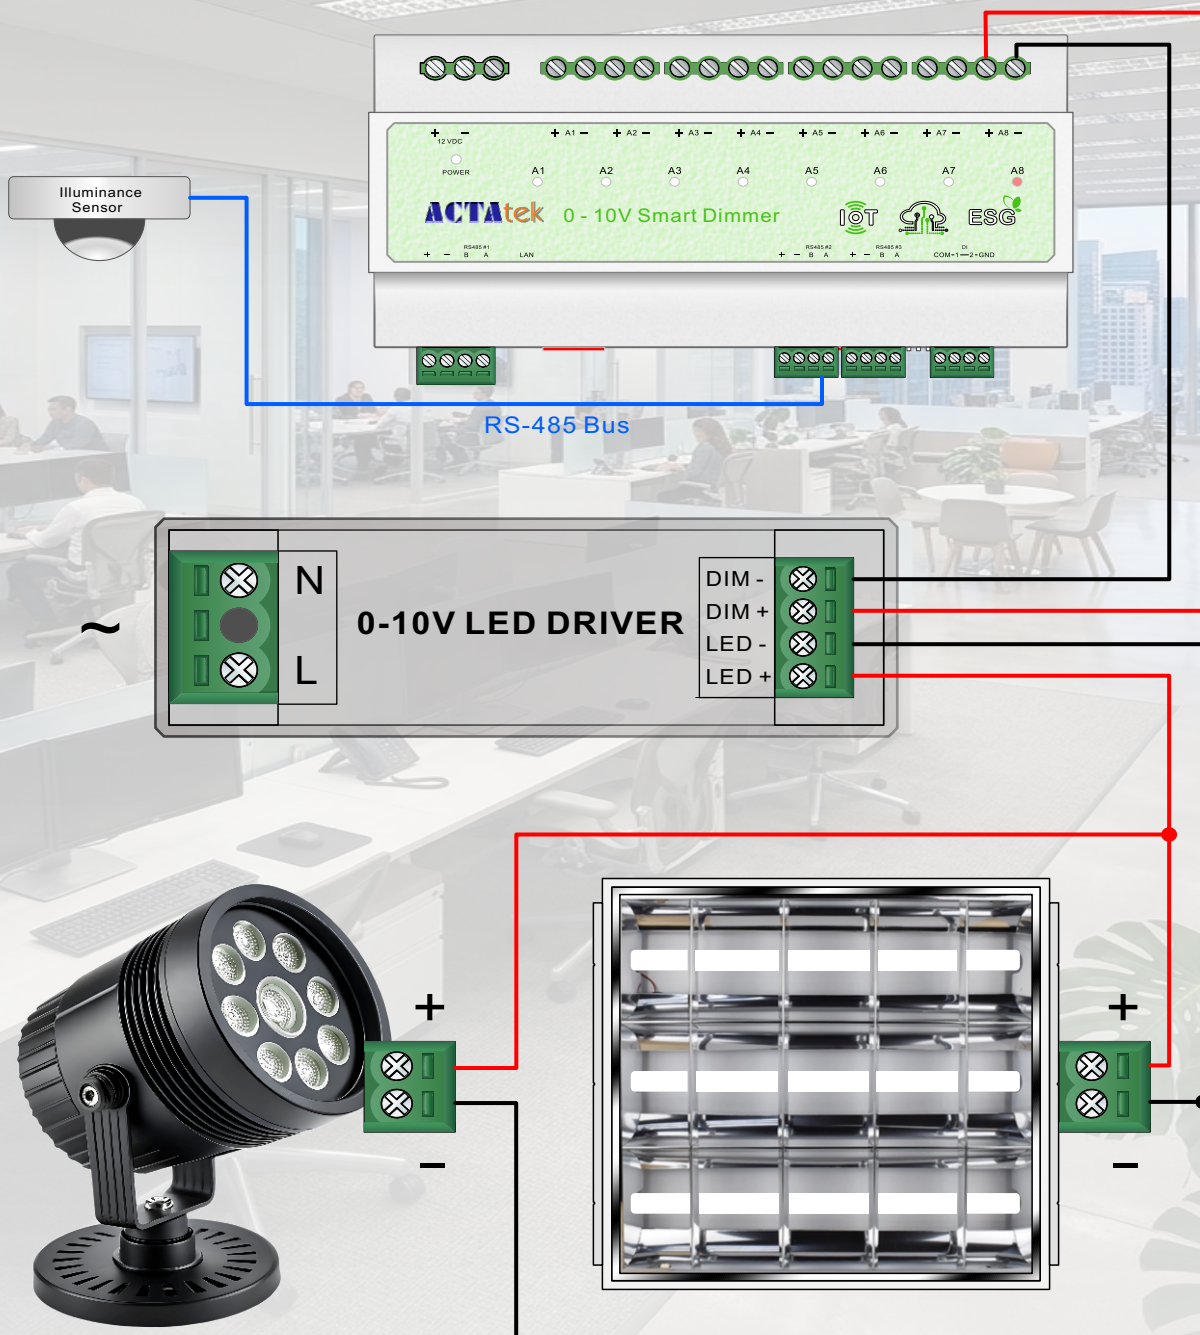

ACTAtek 0 - 10V Smart Dimmer

Experience the perfect balance of ambiance and efficiency. The ACTAtek Smart Dimmer Switch offers precision lighting control, allowing you to tailor your environment to your moods.

ACTatek SCADA SYSTEM

(0 - 10V Dimmer)